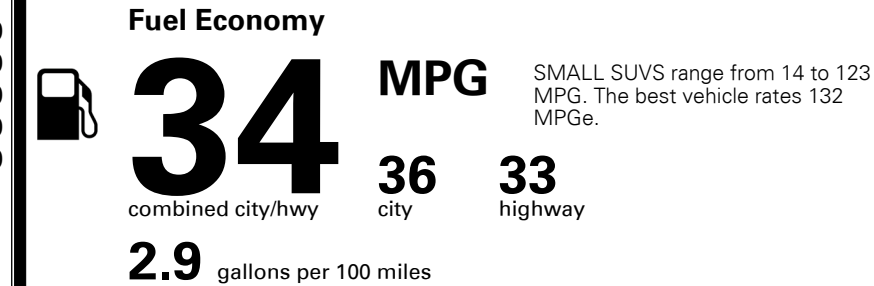

EXTERIOR

19" Machine Finished Alloy Wheels
Smart Power Liftgate
LED Reflector Headlights w/ Auto-On/Off
LED Positioning Lights & LED Fog Lights
Power Adj. Heated Outside Mirrors w/LED Turn Signals
Roof Rails & Compact Spare Tire

WARRANTY

10 Year/100,000 Mile Limited Powertrain Warranty
10 Year/100,000 Mile Limited Battery Warranty
5 Year/60,000 Mile Limited Basic Warranty
5 Year/60,000 Mile Roadside Assistance

MANUFACTURER'S SUGGESTED RETAIL PRICE ▶

$ 38,990.00

ADDITIONAL INSTALLED EQUIPMENT:
(In addition to or in place of standard features)
Carpeted Floor Mats $225.00
Cargo Cover $190.00
Cargo Tray $115.00
Mud Guards $125.00
Wheel Locks $65.00

MSRP INCLUDING OPTIONS

$ 39,710.00

INLAND FREIGHT AND HANDLING

$ 1,325.00

TOTAL MANUFACTURER'S SUGGESTED RETAIL PRICE ▶

$ 41,035.00

TOTAL ADDITIONAL WEIGHT: 21.3

*Additional terms and conditions apply.

**Kia Connect may be currently unavailable for Model Year 2022 and newer vehicles sold or purchased in Massachusetts; please see owners.kia.com for updates on availability.

NOTE: When you purchase this vehicle, Kia America, Inc. collects personal information you provide to the dealership. For information on our collection and use of personal information and your rights, please see our Privacy Policy on www.kia.com.

EPA DOT Fuel Economy and Environment

Gasoline Vehicle

You save
$1,500
in fuel costs
over 5 years
compared to the
average new vehicle.

Annual fuel cost
$1,300