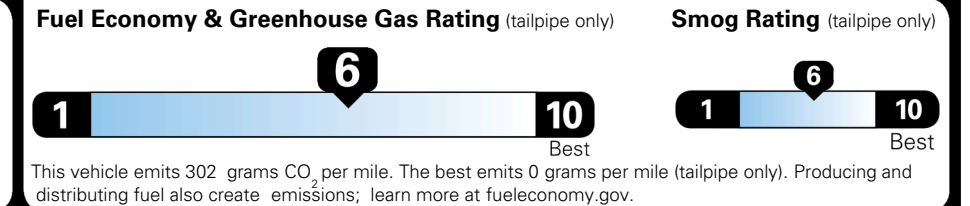

TOTAL ADDITIONAL WEIGHT: 6.0

EPA DOT Fuel Economy and Environment

Gasoline Vehicle

You save
\$750
 in fuel costs
 over 5 years
 compared to the
 average new vehicle.

Annual fuel cost
\$1,750

Actual results will vary for many reasons, including driving conditions and how you drive and maintain your vehicle. The average new vehicle gets 28 MPG and costs \$9,500 to fuel over 5 years. Cost estimates are based on 15,000 miles per year at \$ 3.50 per gallon. MPGe is miles per gasoline gallon equivalent. Vehicle emissions are a significant cause of climate change and smog.