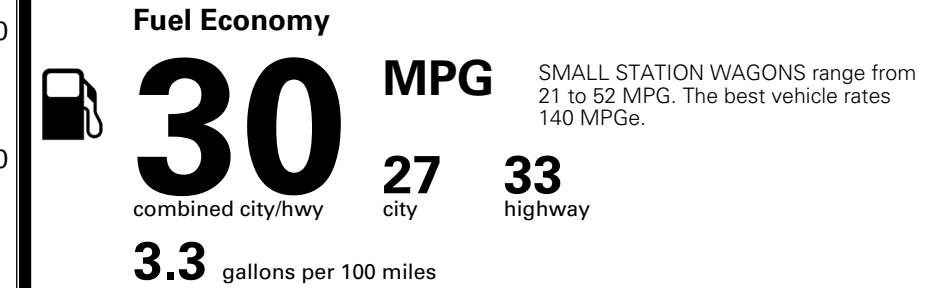

\$500.00

\$190.00

MSRP INCLUDING OPTIONS

\$ 21,180.00

INLAND FREIGHT AND HANDLING

\$ 1,445.00

TOTAL MANUFACTURER'S SUGGESTED RETAIL PRICE ▶

\$ 22,625.00

TOTAL ADDITIONAL WEIGHT: 6.0

EPA DOT Fuel Economy and Environment

Gasoline Vehicle

You save
\$750
 in fuel costs
 over 5 years
 compared to the
 average new vehicle.

Annual fuel cost
\$1,750

Actual results will vary for many reasons, including driving conditions and how you drive and maintain your vehicle. The average new vehicle gets 28 MPG and costs \$9,500 to fuel over 5 years. Cost estimates are based on 15,000 miles per year at \$ 3.50 per gallon. MPGe is miles per gasoline gallon equivalent. Vehicle emissions are a significant cause of climate change and smog.