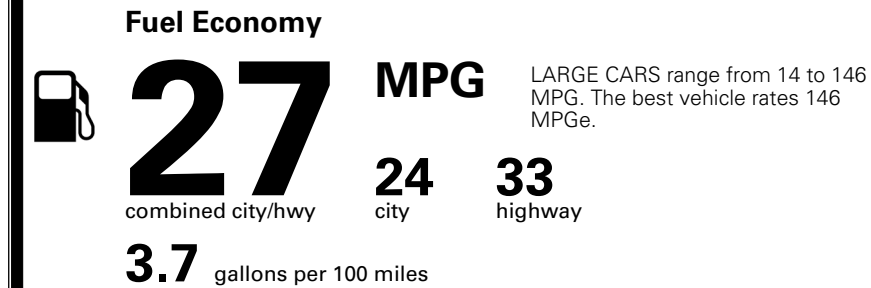

\$ 30,090.00

Included
 Included
 Included

\$295.00
 \$200.00

MSRP INCLUDING OPTIONS

\$ 30,585.00

INLAND FREIGHT AND HANDLING

\$ 1,245.00

TOTAL MANUFACTURER'S SUGGESTED RETAIL PRICE ▶

\$ 31,830.00

TOTAL ADDITIONAL WEIGHT: 7.3

EPA DOT Fuel Economy and Environment

Gasoline Vehicle

You spend **\$750** more in fuel costs over 5 years compared to the average new vehicle.

Annual fuel cost **\$1,850**